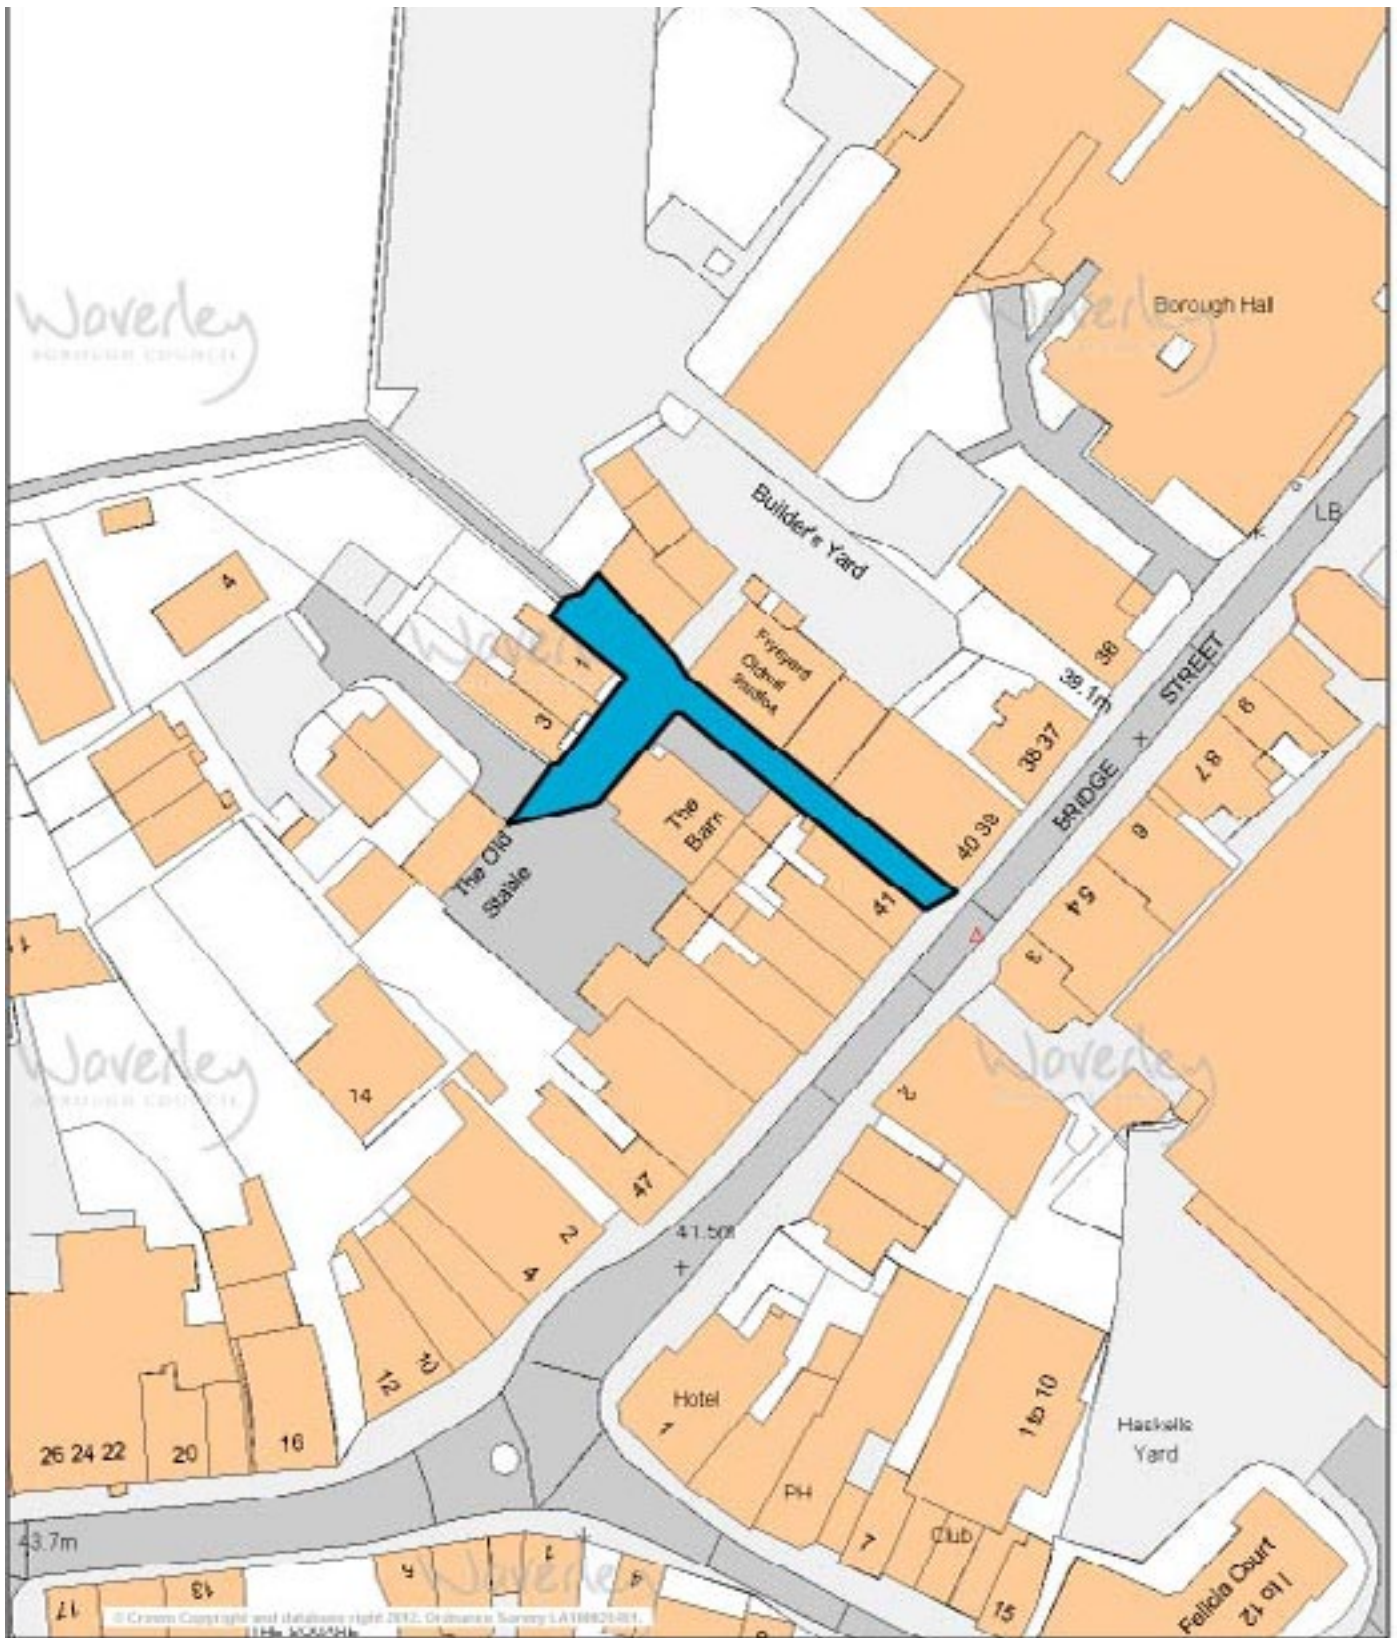

**Annex A - Wiggins Yard**

Waverley Borough Council  
 The Bury, Godalming, Surrey  
 GU7 1HR  
 Telephone: 01483 523333  
 Fax No: 01483 522112

**Wiggins Yard, Godalming**

© Crown Copyright and database right 2014. Ordnance Survey LA100025451.

Scale 1/750    Date 28/2/2014  
 Centre - 497223 E 143939 N

N  

Wiggins Yard